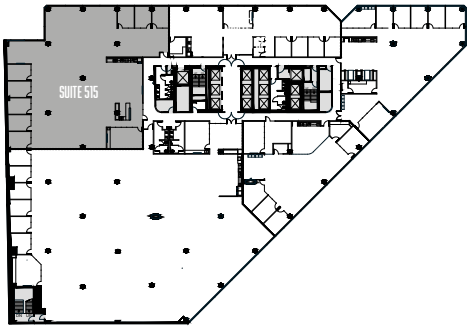

THE BLOCK

ONE INDEPENDENCE CENTER

SUITE 515 | +/- 9,000 RSF

VIEW THE SPACE