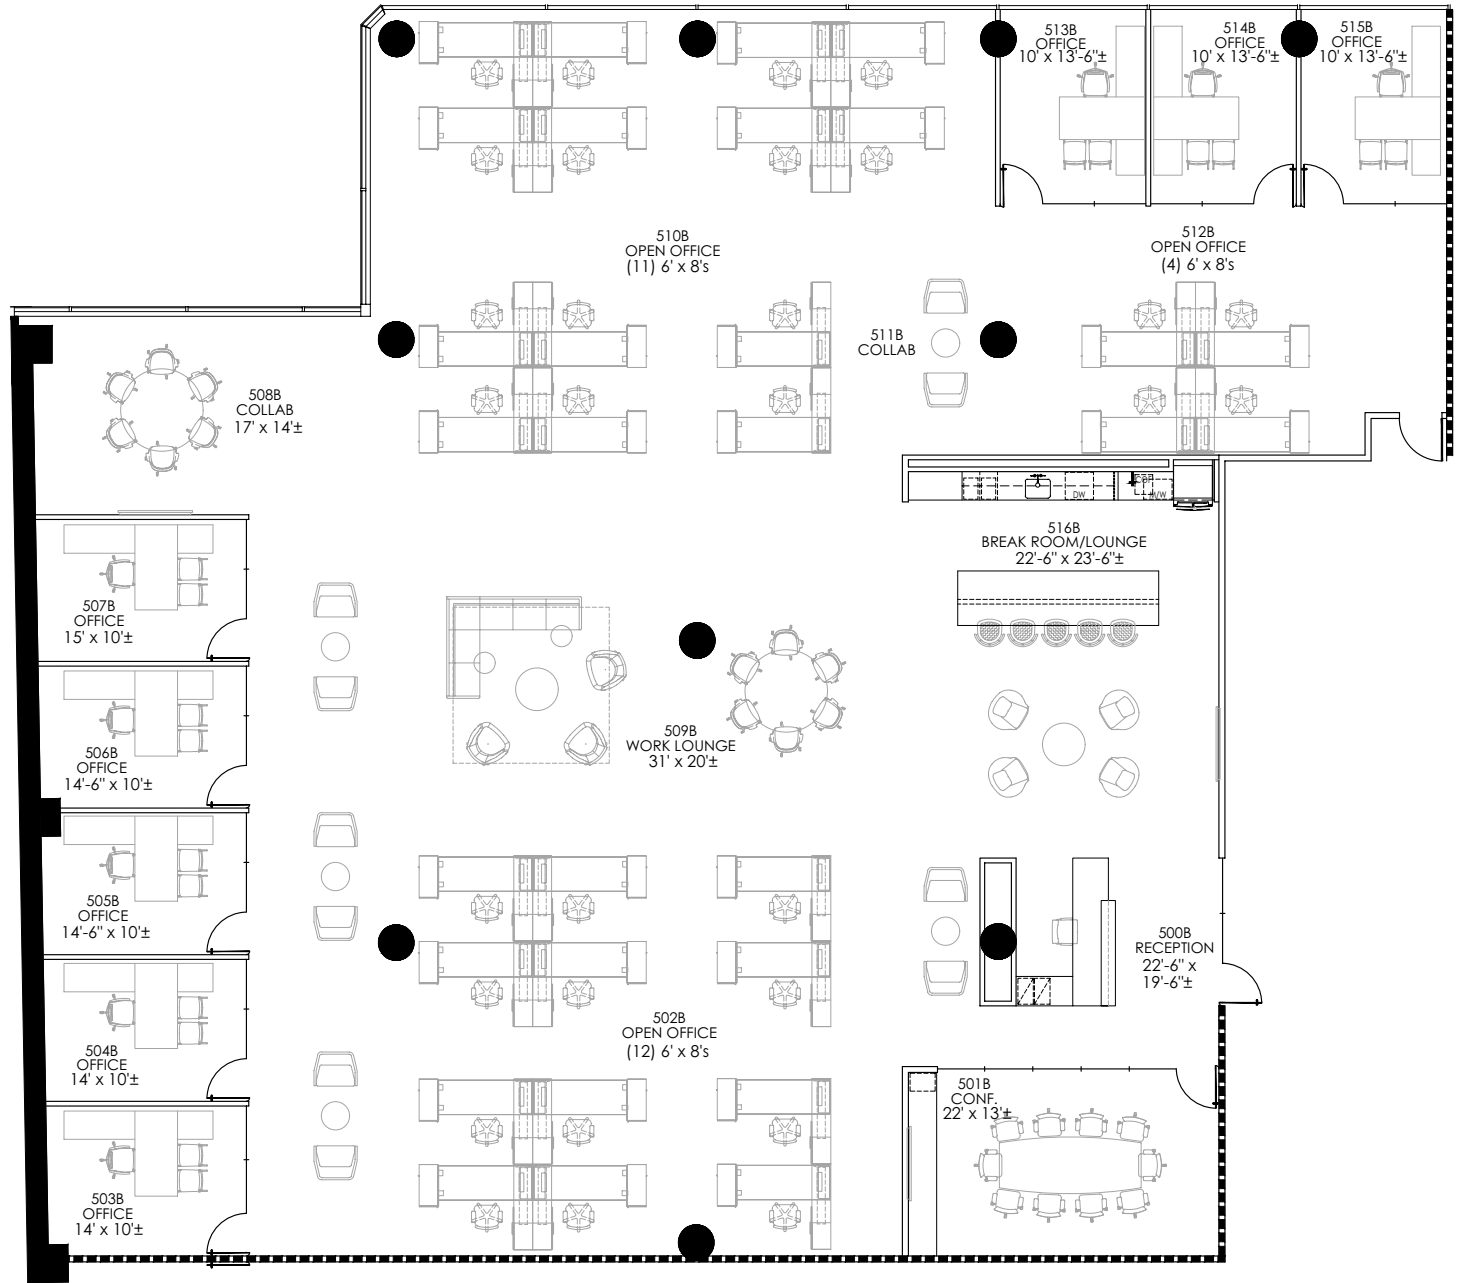

THE BLOCK

ONE INDEPENDENCE CENTER

SUITE 515 | +/- 9,000 RSF

VIEW THE SPACE