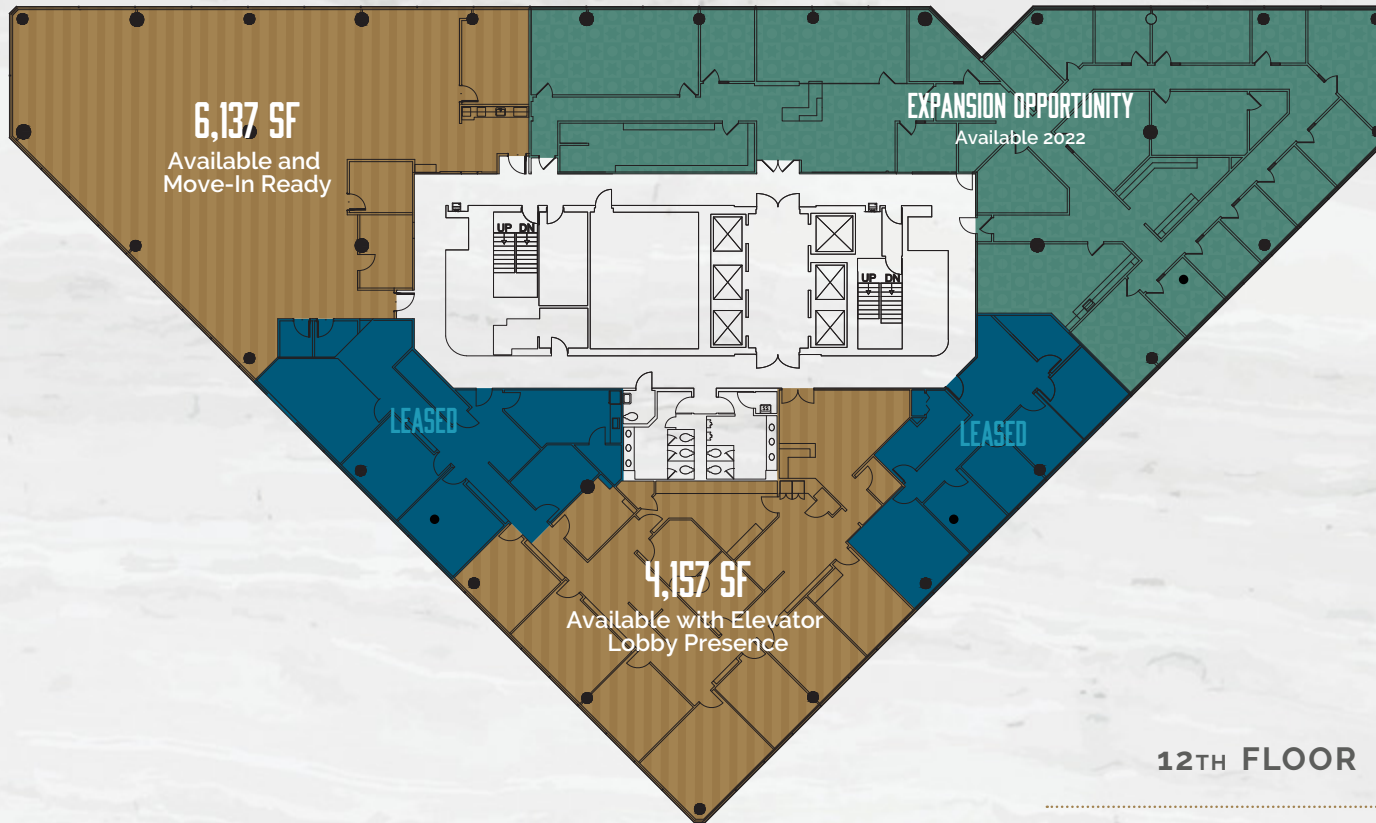

FLOOR PLATES

12TH FLOOR

+/- **17,750** SQ.FT.
AVAILABLE