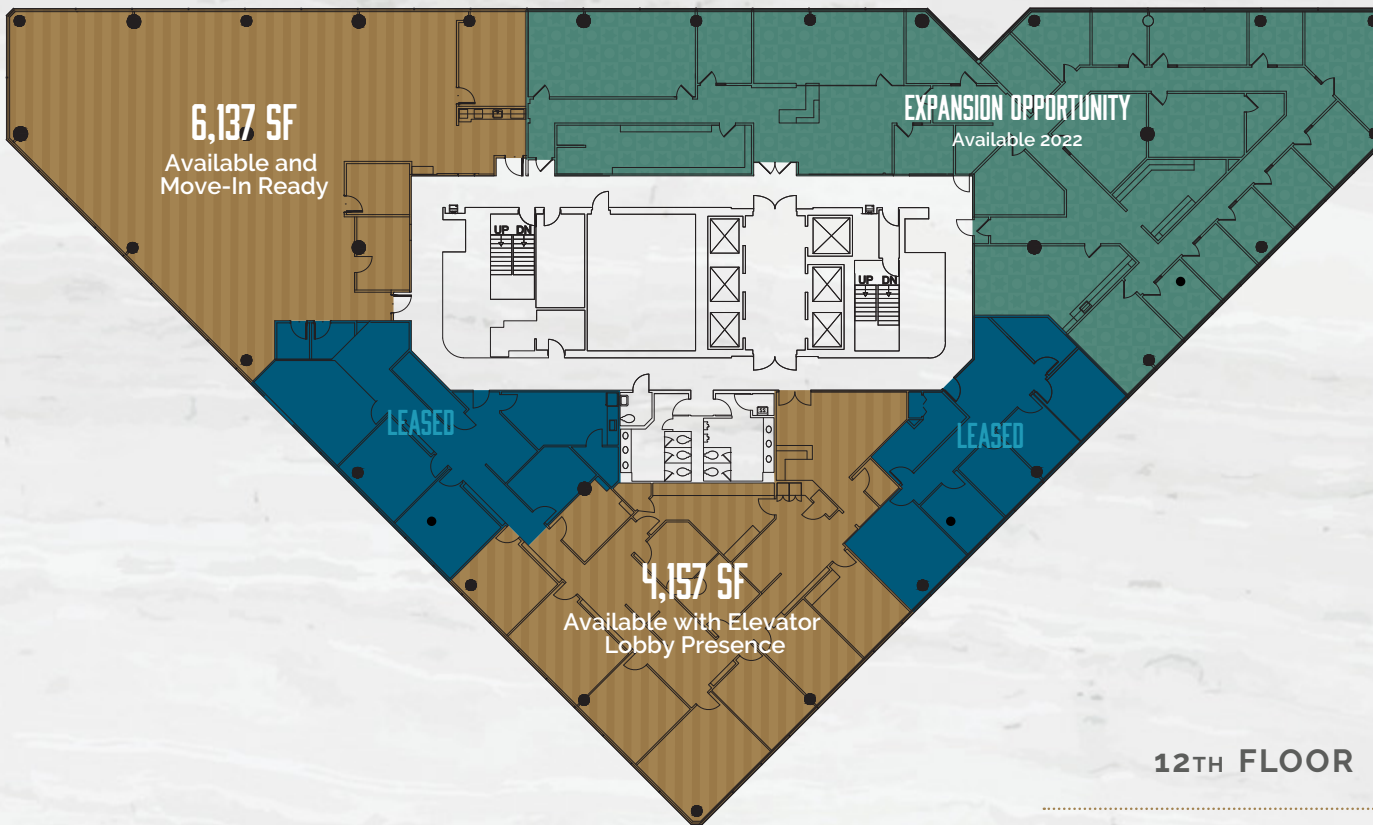

FLOOR PLATES

2ND FLOOR

+/- **36,600** SQ.FT.

AVAILABLE IN Q3 2021

FLOOR PLATES

3RD FLOOR

+/- **38,800 SQ.FT.**

AVAILABLE IN Q3 2021

4TH & 5TH FLOORS

+/- **40,000 SQ.FT.**

AVAILABLE IN Q3 2021

FLOOR PLATES

7TH-9TH FLOORS

+/- 23,750 SQ.FT.
AVAILABLE

FLOOR PLATES

12TH FLOOR

+/- **10,200 SQ.FT.**
AVAILABLE

FLOOR PLATES

13TH FLOOR

.....
+/- 2,600 SQ.FT.
AVAILABLE