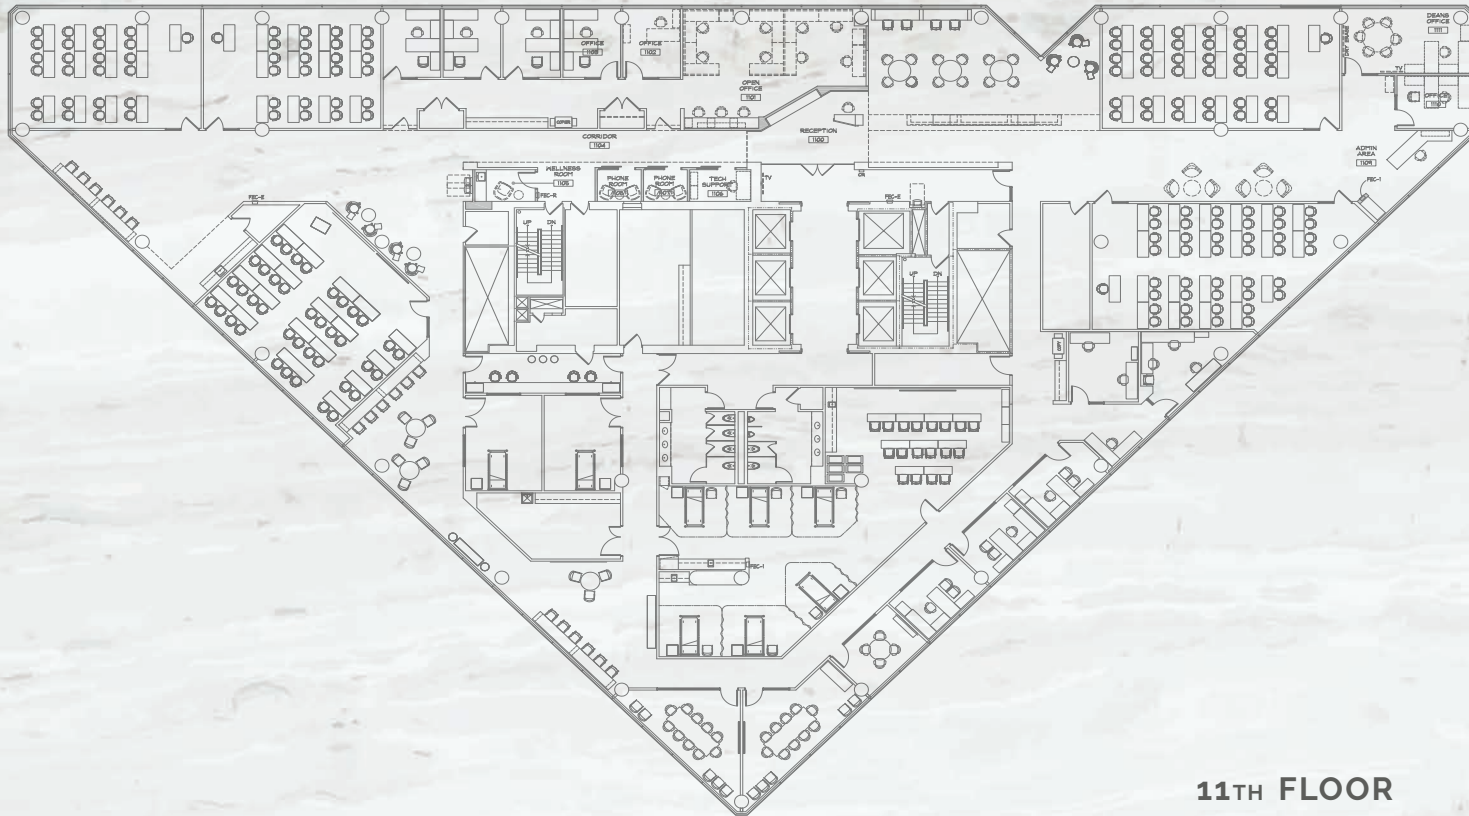

FLOOR PLATES

11TH FLOOR

+/- 23,946 SQ.FT.