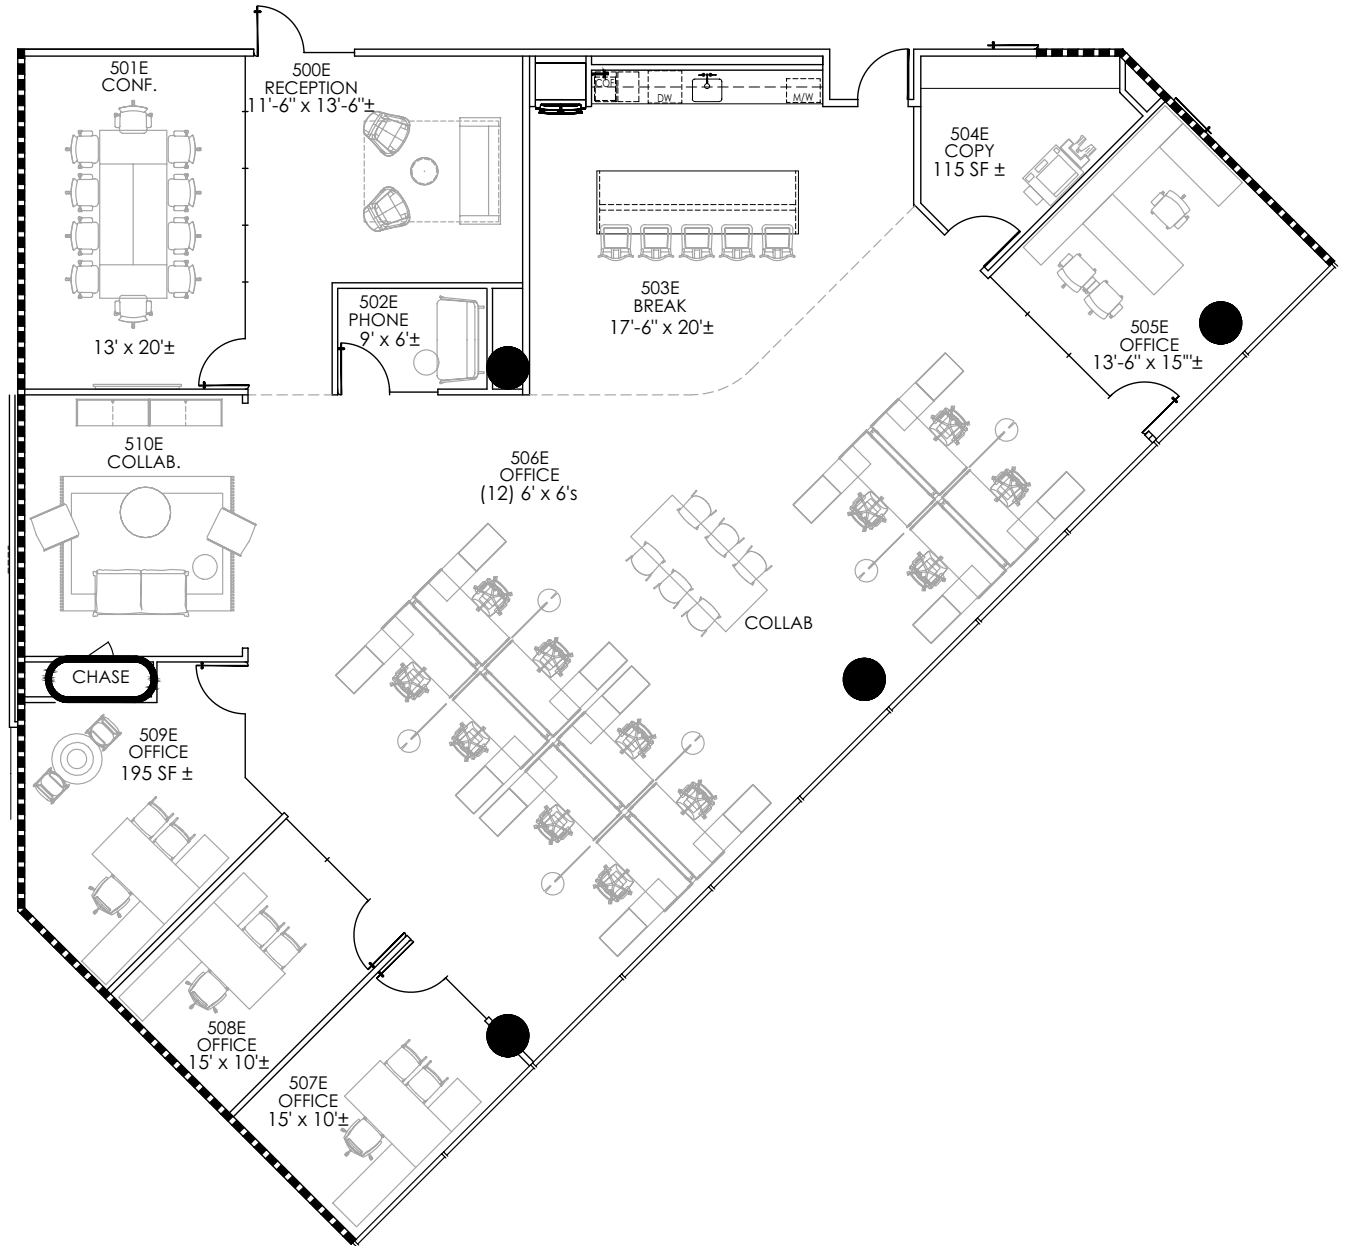

# THE BLOCK

ONE INDEPENDENCE CENTER

SUITE 550 | +/- 4,300 RSF

VIEW THE SPACE