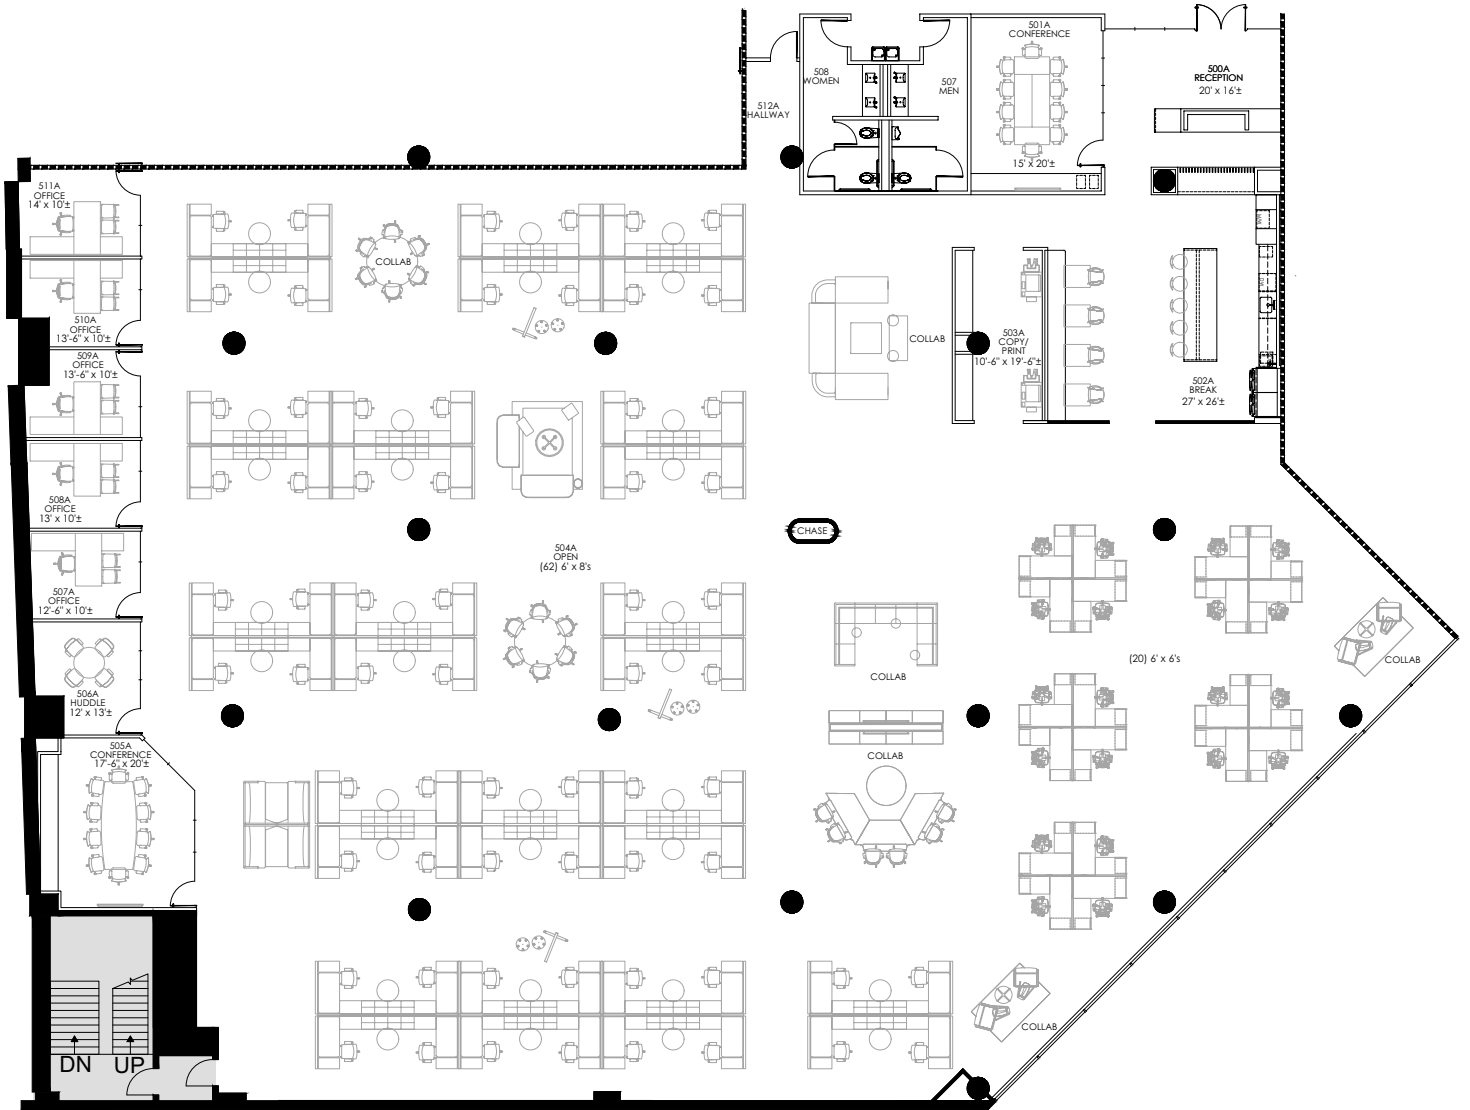

THE BLOCK

ONE INDEPENDENCE CENTER

SUITE 500 | +/- 18,800 RSF

VIEW THE SPACE