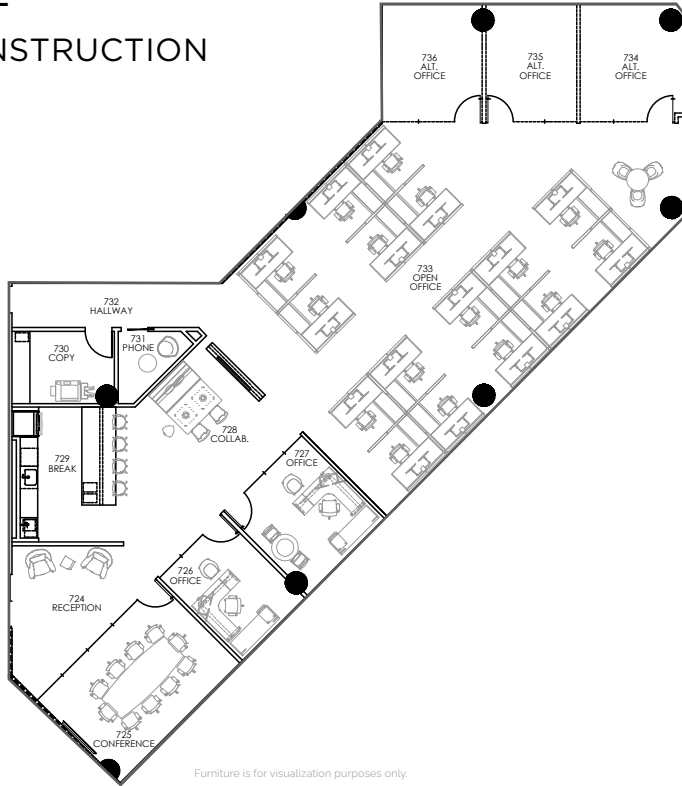

Available: Suite 725

4,518 RSF
UNDER CONSTRUCTION

Conference Light

Quartz Countertops

Black Painted Open Ceiling

Carpet

Reception Wallcovering

Conference Carpet

Breakroom Lighting

Millwork Laminate

Millwork Laminate

LVT Flooring

Collab. Light

BREAKROOM ELEVATION

Inspiration

Cabinet Pulls

Faucet

Tile Backsplashes